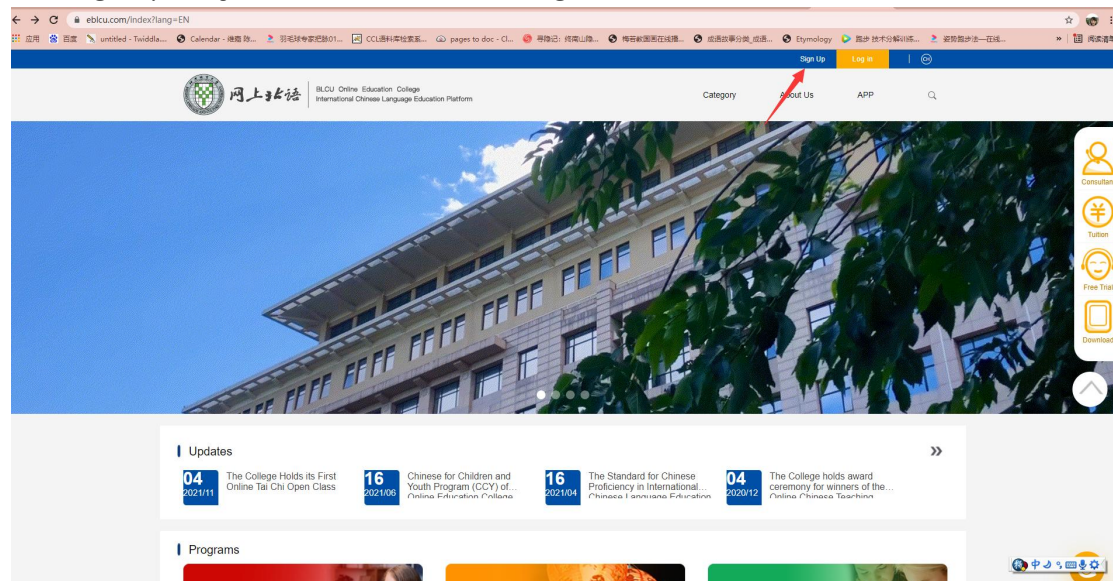

Payment Method (credit card)

1. click our website

<https://www.eblcu.com/>

and sign up for your own account and login the website

2. choose "Tailor-made Chinese Course"

3. choose how many classes you want and click the orange “buy” button