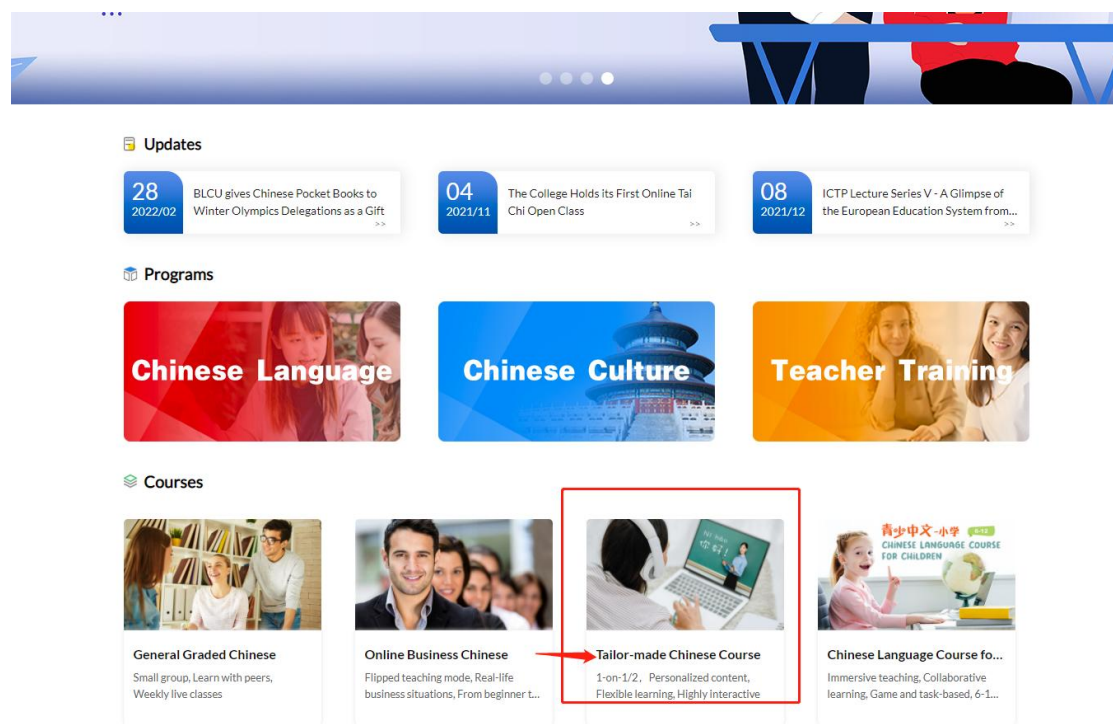

Payment Method (credit card)

1. click our website

<https://www.eblcu.com/>

and sign up for your own account and login the website

2. choose "Tailor-made Chinese Course"

3. choose how many classes you want and click the orange “buy” button